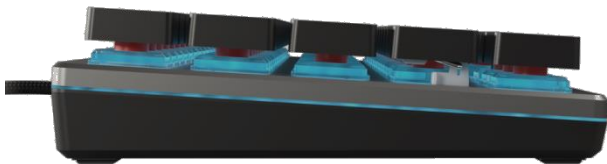

Brushed Aluminum Design - Flat brushed aluminum top plate, floating keycaps, and minimalistic and **slim design** built with functionality in mind